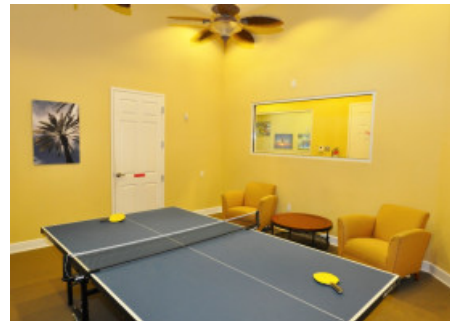

Watersong Resort 22

Region: Watersong Bedrooms: 5 Sleeps: 10 Bathrooms: 4 Area: 2810 sq.ft

Key features

- 2,810 sq ft
- 5 bedrooms
- 4 bathrooms
- Sleeps 10
- Game room
- Private screened pool
- Spillover tub
- Themed bedrooms
- Access to resort amenities

Bedrooms

- Bedroom 1 - King-size bed; en-suite bathroom includes single vanity and walk-in shower
- Bedroom 2 - King-size bed; adjacent bathroom includes double vanity and walk-in shower
- Bedroom 3 - Queen-size bed; adjacent bathroom includes single vanity and bathtub/shower combination
- Bedroom 4 - Themed bedroom with 2 Double beds; adjacent bathroom includes single vanity and bathtub/shower combination
- Bedroom 5 - Themed bedroom with 2 Twin beds; adjacent bathroom includes single vanity and bathtub/shower combination

Living area

- Open-plan living area with comfortable sofas, 55-inch flat-screen TV and casual dining area
- Fully equipped kitchen
- Breakfast bar with seating

Pool area

- Pool deck
- Fully screened
- Private pool
- Spillover tub
- Sunloungers
- Covered lanai with table and chairs

Home entertainment

- Flat-screen TVs in living areas and all bedrooms
- Game room with pool table, foosball and card table

General

- Air conditioning throughout
- Complimentary wifi
- Bedding and towels included
- Private parking and garage