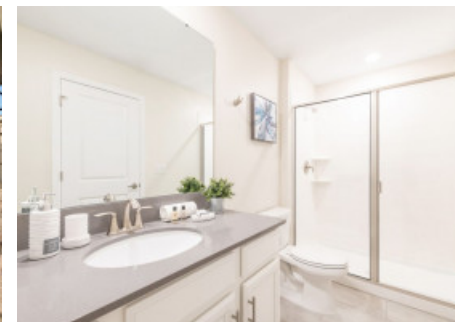

Storey Lake Resort 415

Region: Storey Lake Resort Bedrooms: 6 Sleeps: 16 Bathrooms: 6

Key Features

- 6 bedrooms
- 6 bathrooms
- Sleeps 16
- Private pool
- Spillover tub
- Game room
- Themed bedroom
- Access to resort amenities

Bedrooms

Ground floor

- Bedroom 1: King bed suite/ Attached bathroom
- One full bathroom

First floor

- Bedroom 2: Queen suite/ Attached bathroom
- Bedroom 3: Two Full Beds/ Shared Bathroom
- Bedroom 4: Two Full Beds/ Shared bathroom
- Bedroom 5: King bed/Attached Bathroom
- Bedroom 6: King master suite/ Attached bathroom

Living area

- Open-plan living area
- Fully equipped kitchen
- Breakfast bar with seating
- Dining table and chairs
- Tastefully furnished living room with flat-screen TV and comfortable sofas
- Loft area with flat-screen TV, large sofa and table and chairs
- Additional living area with large projector-screen and large sofa

Pool area

- Private pool
- Spillover tub
- Sunloungers
- Covered lanai with table and chairs

Home entertainment

- Flat-screen TVs in living area and all bedrooms
- Game room includes pool table, foosball, air hockey, flat-screen TV, seating area and

General

- Air conditioning throughout
- Complimentary wifi
- Bedding and towels included