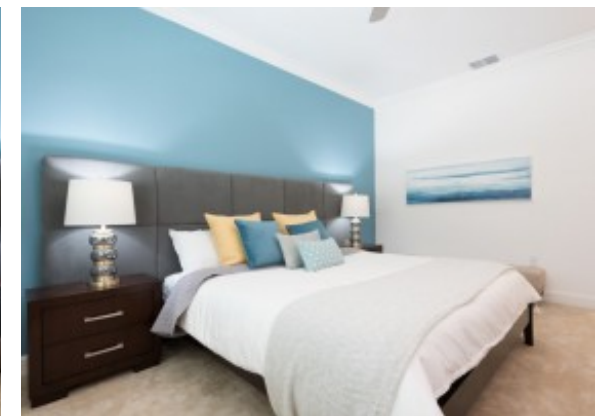

Home entertainment

- TVs in living areas and all bedrooms

General

- Air conditioning throughout
- Complimentary wifi
- Private parking
- Bedding and towels included

Laundry room

- Washer and dryer
- Ironing board and iron

Children's equipment available for hire

- Crib
- High chair
- Stroller
- Pack and play

Resort facilities

Situated just outside Orlando, next to the beautiful Shingle Creek Regional Park, Sonoma Resort is a brand new holiday destination for the whole family to enjoy. Conveniently located next to The Loop, a premier shopping and entertainment area, this resort is also only 15 minutes away from Disney World. Guests at the resort can enjoy access to an array of luxury amenities and activities; relax by the pool in a private cabana, enjoy drinks in the welcoming clubhouse or embrace the fitness center, sports courts and walking trails. Whether you are looking for an adventure or a more peaceful stay, Sonoma Resort has something for everyone.

Places of Interest

- Golf course - 7 miles
- Supermarket - 2 miles
- Shopping mall - 2 miles
- Disney World - 9 miles
- Seaworld - 10 miles
- Universal Studios - 16 miles
- Legoland - 41 miles