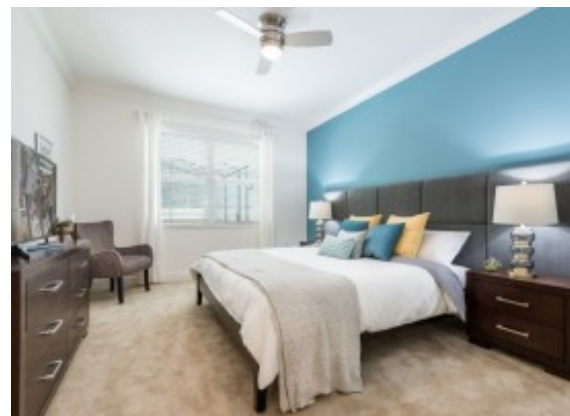

Home entertainment

- TVs in living areas and all bedrooms

General

- Air conditioning throughout
- Complimentary wifi
- Private parking
- Bedding and towels included

Laundry room

- Washer and dryer
- Ironing board and iron

Children's equipment available for hire

- Crib
- High chair
- Stroller
- Pack and play

Resort facilities

Situated just outside Orlando, next to the beautiful Shingle Creek Regional Park, Sonoma Resort is a brand new holiday destination for the whole family to enjoy. Conveniently located next to The Loop, a premier shopping and entertainment area, this resort is also only 15 minutes away from Disney World. Guests at the resort can enjoy access to an array of luxury amenities and activities; relax by the pool in a private cabana, enjoy drinks in the welcoming clubhouse or embrace the fitness center, sports courts and walking trails. Whether you are looking for an adventure or a more peaceful stay, Sonoma Resort has something for everyone.

Places of Interest

- Golf course - 7 miles
- Supermarket - 2 miles
- Shopping mall - 2 miles
- Disney World - 9 miles
- Seaworld - 10 miles
- Universal Studios - 16 miles
- Legoland - 41 miles