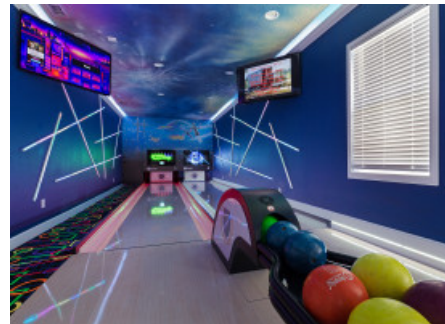

Key Features

- 14 bedrooms
- 14.5 bathrooms
- Sleeps 36
- Themed rooms, each focused on a majestic U.S. landmarks
- Private 2-lane bowling alley
- Large LED wall-to-wall TV screen
- Private swimming pool
- Spillover tub
- BBQ grill
- Access to resort amenities
- 15 mins from Disney World in Orlando, Florida

The Space

- 6750 sq ft
- 8 Children's beds, 12 King-size beds

Amenities

- 2 lane full-sized private bowling alley
- Other games include air hockey table, basketball hoops, pac ball, neo ball, epic arcade games
- Full-laundry room on each floor
- Open-concept living room space can entertain guests with premium quality audio-system
- All 14 bedrooms feature Smart 4k TV's, -â, çs, and carpeted floors
- 2 refrigerators
- 2 sets of full-sized washers and dryers
- Free wi-fi and internet
- Large private swimming pool
- Spillover tub
- Private family BBQ grill (fee applies)

HOUSE RULES

- Suitable for children
- No smoking of any kind allowed in the home
- No pets
- No partying
- Min age requirement: 21
- Parking for up to 5 cars only

Resort Facilities

Situated in the Davenport area of Orlando, Solterra Resort is perfectly located just 15 miles from Disney World. Designed to be a tranquil and relaxing escape for the whole family, visitors to the resort will have full access to an amazing range of amenities throughout their

stay. For guests who prefer to stay active, there is a fitness center on site, as well as a playground, games rooms and sports courts - challenge the family to a game of tennis before retiring to the pool. Here, you can swim in peace, relax with a cocktail in a private cabana or float down the lazy river soaking up the gorgeous Florida sun. At the heart of the resort, guests will find the Grand Clubhouse, the ideal location for reconnecting over a delicious dinner after a busy day exploring!