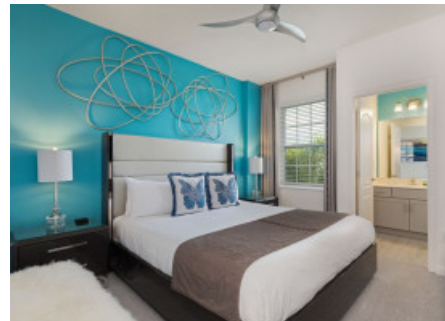

Bedrooms

Ground floor

- Bedroom 1 - King-size bed; en-suite bathroom includes double vanity and walk-in shower
- Bedroom 2 - King-size bed; en-suite bathroom includes single vanity and walk-in shower
- Bedroom 3 - 2 double beds; en-suite bathroom includes single vanity and shower/bathtub combination

First floor

- Bedroom 4 - King-size bed; en-suite bathroom includes double vanity and walk-in shower
- Bedroom 5 - King-size bed; en-suite bathroom includes single vanity and walk-in shower
- Bedroom 6 - King-size bed; en-suite bathroom includes single vanity and walk-in shower
- Bedroom 7 - King-size bed; en-suite bathroom includes single vanity and shower/bathtub combination
- Bedroom 8 - 2 queen-size beds; en-suite bathroom includes single vanity and walk-in shower
- Bedroom 9 - Themed bedroom with 2 bunk beds (twin/twin); en-suite bathroom includes single vanity and walk-in shower
- Bedroom 10 - Themed bedroom with bunk bed (twin/twin); en-suite bathroom includes single vanity and walk-in shower

Living area

- Open-plan living area
- Fully equipped kitchen
- Breakfast bar with seating
- Dining table and chairs
- Tastefully furnished living room with flat-screen TV and comfortable sofas
- Upstairs loft area includes sofas, flat-screen TV, kids playset, karaoke machine, giant scrabble board, air hockey table and pool table

Pool area

- Private pool