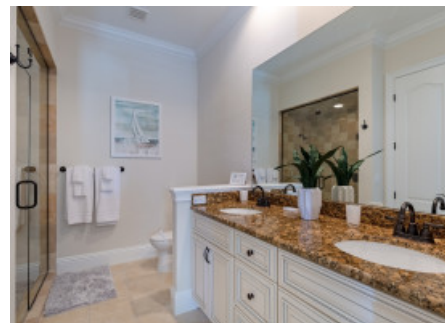

Bedrooms

Main House

- Bedroom 1 - King-size bed; adjacent bathroom includes double vanity and shower/bathtub combination. Access to pool
- Bedroom 2 - King-size bed; adjacent bathroom includes single vanity and walk-in shower. Access to balcony
- Bedroom 3 - Themed room with bunk bed (twin/full); adjacent bathroom includes single vanity and walk-in shower
- Bedroom 4 - 2 double beds; en-suite bathroom includes double vanity and walk-in shower. Access to balcony
- Bedroom 5 - King-size bed; en-suite bathroom includes single vanity, walk-in shower and bathtub. Access to balcony

Annexe

- Bedroom 6 - King-size bed; adjacent bathroom includes single vanity and walk-in shower. Access to kitchenette and living area
- Bedroom 7 - Queen-size bed; en-suite bathroom includes single vanity and walk-in shower

- Private pool
- Spillover tub
- Sunloungers
- Covered lanai with lounge seating and flat-screen TV
- Built-in BBQ

Home entertainment

- Flat-screen TVs in living area and all bedrooms

General

- Air conditioning throughout
- Complimentary wifi
- Bedding and towels included
- Private parking