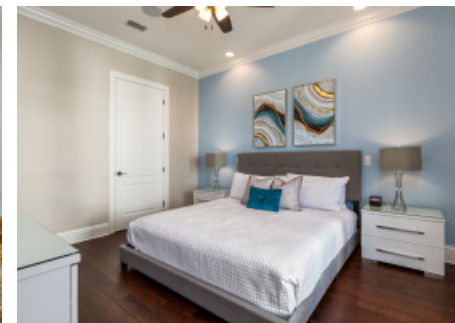

Please note: Firepit(s) not allowed for guest use, homeowner use only.

Key features

- 7 bedrooms
- 5.5 bathrooms
- Sleeps 14
- Private pool
- Spillover tub
- Guest annexe

Bedrooms

Main House

- Bedroom 1 - King-size bed; adjacent bathroom includes double vanity and shower/bathtub combination. Access to pool
- Bedroom 2 - King-size bed; adjacent bathroom includes single vanity and walk-in shower. Access to balcony
- Bedroom 3 - Themed room with bunk bed (twin/full); adjacent bathroom includes single vanity and walk-in shower
- Bedroom 4 - 2 double beds; en-suite bathroom includes double vanity and walk-in shower. Access to balcony
- Bedroom 5 - King-size bed; en-suite bathroom includes single vanity, walk-in shower and bathtub. Access to balcony

Annexe

- Bedroom 6 - King-size bed; adjacent bathroom includes single vanity and walk-in shower. Access to kitchenette and living area
- Bedroom 7 - Queen-size bed; en-suite bathroom includes single vanity and walk-in shower

Living area

- Open-plan living area
- Fully equipped kitchen
- Breakfast bar with seating
- Dining table and chairs
- Tastefully furnished living room with flat-screen TV and comfortable sofas

Pool area

- Private pool
- Spillover tub
- Sunloungers
- Covered lanai with lounge seating and flat-screen TV
- Built-in BBQ

Home entertainment

- Flat-screen TVs in living area and all bedrooms