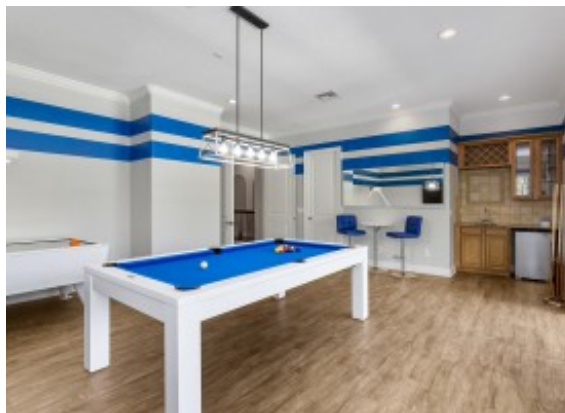

Living area

- Open-plan living area
- Fully equipped kitchen
- Breakfast bar with seating

- Dining table and chairs
- Tastefully furnished living room with flat-screen TV, L-shape sofa and accent chair

Pool area

- Private pool
- Spillover tub
- Sunloungers
- Covered lanai with table and chairs
- Outdoor kitchen with BBQ grill
- Firepit
- First floor balcony with seating and lounge chair

Home entertainment

- Flat-screen TVs in living area and all bedrooms
- Upstairs loft area includes pool table, foosball table, air hockey table, flat-screen TV, sofa seating, wet bar and a tall table with stools. Access to balcony
- Home theater includes projector screen, cinema-style seating and games console