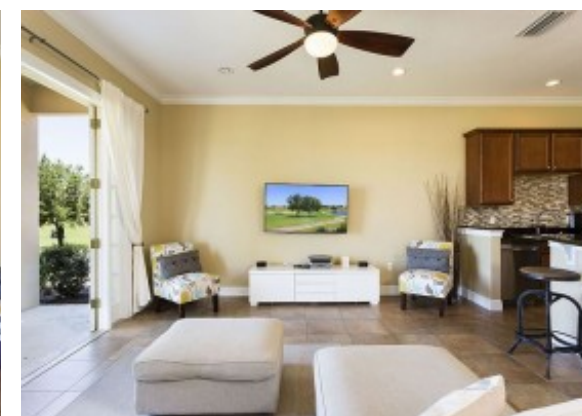

- Bedroom 6 - Queen-size bed; adjacent bathroom includes single vanity and walk-in shower

Living area

- Open plan living area
- Fully equipped kitchen with breakfast bar and seating
- Dining table and chairs
- Living room with sofas and flat-screen TV

Pool area

- Private pool
- Spillover tub
- Sunloungers
- Pool safety fence

General

- Air conditioning throughout
- Complimentary wifi
- Bedding and towels provided
- Private parking

Home entertainment

- Game room with theater-style seats, 55 inch HDTV, PlayStation 3, arcade machines, air hockey/ping pong table, dartboard and putting green
- Game room with pool table, foosball table, 60 inch HDTV, wet bar and balcony

Laundry room

- Washer and dryer
- Iron and ironing board

Children's equipment

- High chair (complimentary)
- Stroller (complimentary)
- Pack and play (complimentary)
- Crib (available for hire)

Places of interest