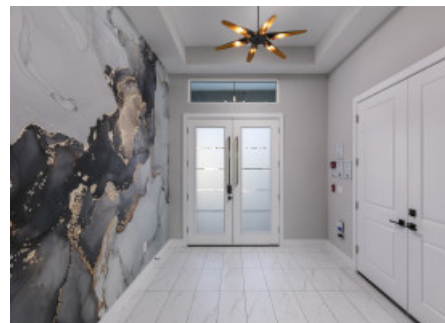

Key Features

- 10 bedrooms
- 9.5 bathrooms
- Sleeps 25
- Private pool
- Spillover tub
- Game room
- Home theater
- Basketball court
- Themed Bedrooms

Bedrooms

- Bedroom 1 - King-size bed; en-suite bathroom includes double vanity, walk-in shower and bathtub
- Bedroom 2 - King-size bed; en-suite bathroom includes single vanity and walk-in shower
- Bedroom 3 - King-size bed; en-suite bathroom includes single vanity and walk-in shower
- Bedroom 4 - King-size bed; en-suite bathroom includes double vanity, walk-in shower and bathtub
- Bedroom 5 - King-size bed; en-suite bathroom includes single vanity and walk-in shower
- Bedroom 6 - King-size bed; en-suite bathroom includes single vanity and walk-in shower
- Bedroom 7 - 2 double beds; en-suite bathroom includes single vanity and walk-in shower
- Bedroom 8 - Themed bedroom with bunkbeds (both twin/double); en-suite bathroom includes single vanity and walk-in shower
- Bedroom 9 - 2 double beds; en-suite bathroom includes single vanity and walk-in shower
- Bedroom 10 - Themed bedroom with bunkbeds (twin/double); en-suite bathroom includes single vanity and walk-in shower

Living Area

- Large seating area
- 75-inch SMART TV

Pool Area

- Private pool & spa
- Sun shelf with 2 ledge loungers
- 10 sun loungers