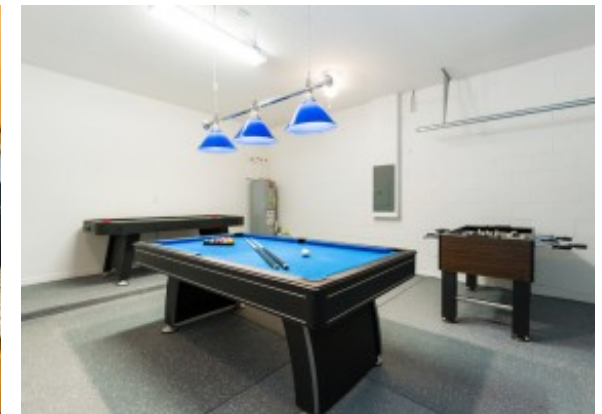

- Upstairs loft living area with L-shaped sofa and flat-screen TV

Pool area

- Private pool
- Spillover tub
- Pool cage
- Sunloungers
- Covered lanai with table and chairs

Home entertainment

- Flat-screen TVs in living area
- Game room includes air hockey, foosball table and pool table

General

- Air conditioning throughout
- Complimentary wifi
- Bedding and towels included
- Private parking

Laundry room

- Washer and dryer
- Iron and ironing board

Children's equipment available for hire

- Crib
- Stroller
- High chair
- Pack and play

Resort Facilities

Just 8 miles from Disney, Providence Resort is home to a range of excellent facilities including a water park, 2 large swimming pools, a fitness center and a tennis complex. Ideal for families, there is a number of biking trails surrounding the resort's beautiful grounds. Popular with golfers, this resort is home to a championship golf course, skilled golf coaching staff and an impressive practice facility with a driving range, a putting green and a pro shop. Although located conveniently close to local shops, restaurants and entertainment facilities, the Providence Resort benefits from an on-site clubhouse which features a full-service