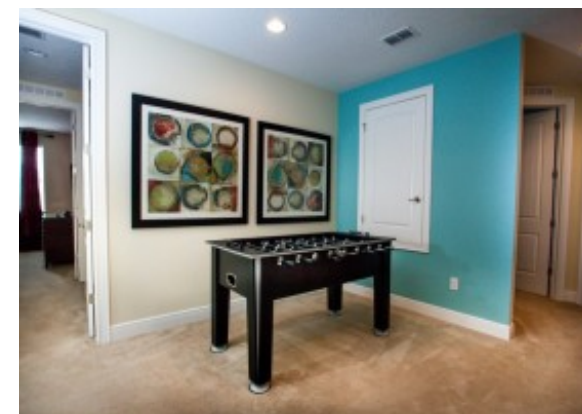

- Fully equipped kitchen with breakfast bar and seating
- Dining table and chairs
- Tastefully furnished downstairs living room with flat-screen TV and sofa
- Upstairs living room with flat-screen TV and sofa

Pool area

- Private pool
- Spillover tub
- BBQ
- Sunloungers
- Covered lanai with table and chairs

Home entertainment

- TVs in living areas and all bedrooms

General

- Air conditioning throughout
- Complimentary wifi
- Private parking
- Bedding and towels included
- Pet friendly home (additional charges apply)

Laundry room

- Washer and dryer
- Ironing board and iron

Children's equipment available for hire

- Crib
- High chair
- Stroller
- Pack and play

Places of interest

- Golf courses - 4 miles
- Supermarket - 2 miles
- Shopping mall - 4 miles
- Disney World - 7 miles
- Seaworld - 14 miles