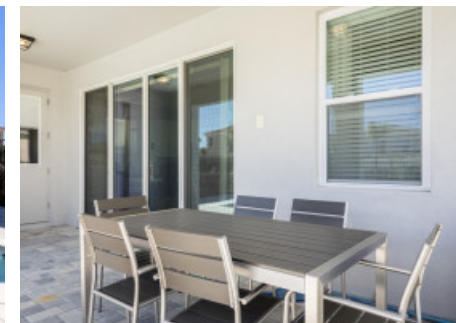

Region: Encore Resort at Reunion Bedrooms: 5 Sleeps: 11 Bathrooms: 4

Official Encore Resort Home - Full Use of Amenities

- Free, unlimited water park entry
- Fantastic sports and leisure activities
- A wide range of dining options

Key features

- 5 bedrooms
- 4 bathrooms
- Sleeps 11
- Private pool
- Spillover tub
- Themed bedrooms

Bedrooms

- Bedroom 1 - King-size bed; adjacent bathroom includes single vanity and walk-in shower
- Bedroom 2 - King-size bed; en-suite bathroom includes double vanity and walk-in shower
- Bedroom 3 - King-size bed; en-suite bathroom includes single vanity and shower/bathtub combination
- Bedroom 4 - Themed bedroom - 2 twin beds; adjacent bathroom includes double vanity and shower/bathtub combination
- Bedroom 5 - Themed bedroom - 1 bunk bed (twin/full) & twin trundle; adjacent bathroom includes double vanity and shower/bathtub combination

Living area

- Open-plan living area
- Fully equipped kitchen
- Breakfast bar with seating
- Dining table and chairs
- Tastefully furnished living room with flat-screen TV and comfortable seating

Pool area

- Private pool
- Spillover tub
- Sunloungers
- Covered lanai with alfresco dining area

Home entertainment

- Flat-screen TVs in living area and all bedrooms
- Upstairs loft living area with flat-screen TV, air hockey table and comfortable sofa

General

- Air conditioning throughout
- Complimentary wifi
- Bedding and towels included