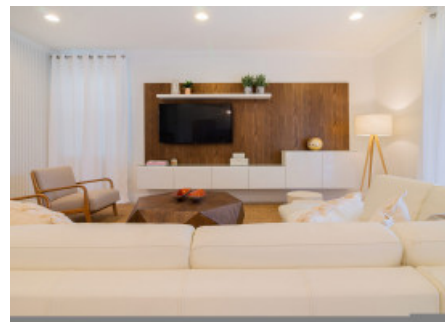

- 5 bedrooms
- 5 bathrooms
- Sleeps 14
- Themed bedroom
- Outdoor kitchen
- Private pool

Bedrooms

- Bedroom 1 - King-size bed; adjacent bathroom includes single vanity and walk-in shower
- Bedroom 2 - King-size bed; en-suite bathroom includes double vanity, walk-in shower and bathtub
- Bedroom 3 - Queen-size bed; en-suite bathroom includes single vanity and walk-in shower
- Bedroom 4 - Themed bedroom with 2 bunk beds (both twin/double); en-suite bathroom includes single vanity and walk-in shower
- Bedroom 5 - Themed bedroom with 2 bunk beds (both twin/twin); en-suite bathroom includes single vanity and walk-in shower

Main Living Area

- Spacious comfortable seating area with a sectional and accent chairs overlooking the private pool deck through sliding glass doors
- Main living area has a large flat-screen TV
- Fully equipped kitchen with a granite island style breakfast bar and seating
- Refrigerator/freezer, oven, microwave, dishwasher, coffee maker, toaster
- All utensils, cookware, dinnerware, glassware
- Dining table and chairs

Entertainment

- Each bedroom is furnished with a flat-screen TV and access to complimentary WIFI

Outdoor Living Space

- Private swimming pool
- Sunloungers
- Patio table and chairs
- Built-in summer kitchen with grill

Laundry

- Laundry room is located upstairs

Places of interest

- Golf courses - 4 miles
- Supermarket - 2 miles
- Shopping mall - 4 miles
- Disney World - 7 miles