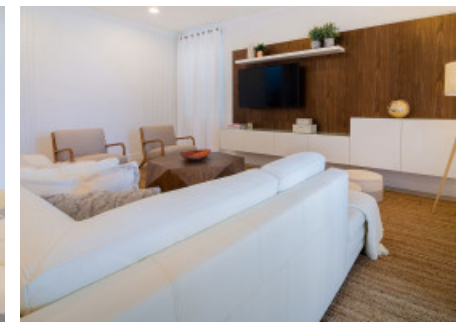

- 5 bedrooms
- 5 bathrooms
- Sleeps 14
- Themed bedroom
- Outdoor kitchen
- Private pool

Bedrooms

- Bedroom 1 - King-size bed; adjacent bathroom includes single vanity and walk-in shower
- Bedroom 2 - King-size bed; en-suite bathroom includes double vanity, walk-in shower and bathtub
- Bedroom 3 - Queen-size bed; en-suite bathroom includes single vanity and walk-in shower
- Bedroom 4 - Themed bedroom with 2 bunk beds (both twin/double); en-suite bathroom includes single vanity and walk-in shower
- Bedroom 5 - Themed bedroom with 2 bunk beds (both twin/twin); en-suite bathroom includes single vanity and walk-in shower

Main Living Area

- Spacious comfortable seating area with a sectional and accent chairs overlooking the private pool deck through sliding glass doors
- Main living area has a large flat-screen TV
- Fully equipped kitchen with a granite island style breakfast bar and seating
- Refrigerator/freezer, oven, microwave, dishwasher, coffee maker, toaster
- All utensils, cookware, dinnerware, glassware
- Dining table and chairs

Entertainment

- Each bedroom is furnished with a flat-screen TV and access to complimentary WIFI

Outdoor Living Space

- Private swimming pool
- Sunloungers
- Patio table and chairs
- Built-in summer kitchen with grill

Laundry

- Laundry room is located upstairs

Places of interest

- Golf courses - 4 miles
- Supermarket - 2 miles
- Shopping mall - 4 miles
- Disney World - 7 miles