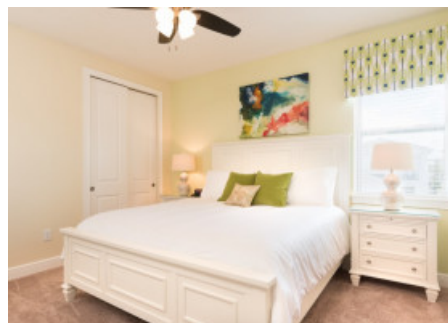

Encore Resort 58

Region: Encore Resort at Reunion Bedrooms: 6 Sleeps: 12 Bathrooms: 6.5 Area: 3310 sq.ft

Official Encore Resort Home - Full Use of Amenities

- Free, unlimited water park entry
- Fantastic sports and leisure activities
- A wide range of dining options

Key features

- 6 bedrooms
- 6.5 bathrooms
- Sleeps 12
- Themed bedrooms
- Private pool

Bedrooms

Ground floor

- Bedroom 1 - King-size bed; en-suite bathroom includes double vanity and walk-in shower. Access to pool lanai

First floor

- Bedroom 2 - King-size bed; en-suite bathroom includes double vanity and walk-in shower
- Bedroom 3 - King-size bed; en-suite bathroom includes single vanity and walk-in shower
- Bedroom 4 - King-size bed; en-suite bathroom includes single vanity and bathtub/shower combination
- Bedroom 5 - Themed bedroom with 2 double beds; en-suite bathroom includes single vanity and walk-in shower
- Bedroom 6 - Themed bedroom with bunk beds (twin/double); en-suite bathroom includes single vanity and walk-in shower

Living area

- Open-plan living area
- Fully equipped kitchen with breakfast bar and seating
- Dining table and chairs
- Tastefully furnished downstairs living room with flat-screen TV and sofas
- Upstairs living room with flat-screen TV and sofas
- Guest washroom

Pool area

- Private pool
- Spillover tub
- Sunloungers
- Covered lanai with table and chairs

Home entertainment

- TVs in living areas and all bedrooms