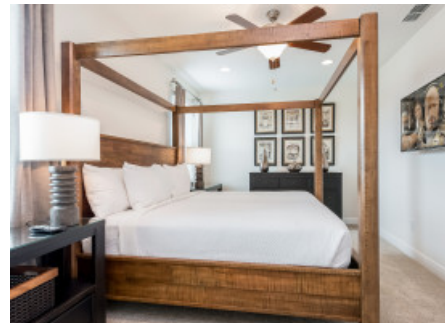

Encore Resort 421

Region: Encore Resort at Reunion Bedrooms: 6 Sleeps: 12 Bathrooms: 6 Area: 3310 sq.ft

Please Note: A refundable security deposit of up to $500 is to be collected upon check-in

Official Encore Resort Home - Full Use of Amenities

- Free, unlimited water park entry
- Fantastic sports and leisure activities
- A wide range of dining options

Key features

- 6 bedrooms
- 6 bathrooms
- Sleeps 12
- Private pool
- Spillover tub
- BBQ

Bedrooms

Ground floor

- Bedroom 1 - King-size bed; en-suite bathroom includes double vanity and walk-in shower. Access to pool lanai

First floor

- Bedroom 2 - 2 twin beds; en-suite bathroom includes single vanity and walk-in shower
- Bedroom 3 - Bunk bed (twin/double); en-suite bathroom includes single vanity and walk-in shower
- Bedroom 4 - 2 twin beds; en-suite bathroom includes single vanity and walk-in shower
- Bedroom 5 - Queen-size bed; en-suite bathroom includes single vanity and bathtub/shower combination
- Bedroom 6 - King-size bed; en-suite bathroom includes double vanity and walk-in shower

Living area

- Open-plan living area
- Fully equipped kitchen with breakfast bar and seating
- Dining table and chairs
- Tastefully furnished downstairs living room with flat-screen TV and sofas
- Upstairs living room with flat-screen TV and sofas
- Guest washroom

Pool area

- Private pool
- Spillover tub
- BBQ
- Sunloungers
- Covered lanai with table and chairs