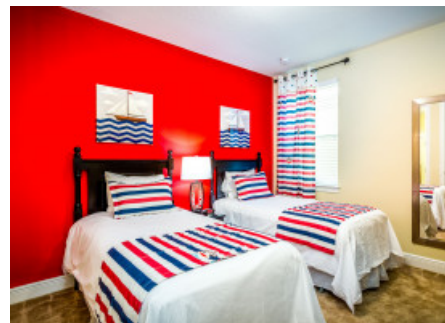

Key features

- 10 bedrooms
- 10 bathrooms
- Sleeps 20
- Private pool
- Foosball table

Bedrooms

Ground floor

- Bedroom 1 - King-size bed; en-suite bathroom includes double vanity, walk-in shower and bathtub. Access to pool lanai
- Bedroom 2 - King-size bed; en-suite bathroom includes double vanity, walk-in shower and bathtub
- Bedroom 3 - Queen-size bed; en-suite bathroom includes single vanity and walk-in shower

First floor

- Bedroom 4 - King-size bed; en-suite bathroom includes single vanity and walk-in shower
- Bedroom 5 - King-size bed; en-suite bathroom includes single vanity and walk-in shower
- Bedroom 6 - 2 queen-size beds; en-suite bathroom includes single vanity and walk-in shower
- Bedroom 7 - 2 twin beds; en-suite bathroom includes single vanity and walk-in shower
- Bedroom 8 - 2 double bunk beds; adjacent bathroom includes single vanity and walk-in shower
- Bedroom 9 - 2 twin beds; en-suite bathroom includes single vanity and walk-in shower
- Bedroom 10 - King-size bed; en-suite bathroom includes double vanity, walk-in shower and bathtub

Living area

- Open-plan living area
- Fully equipped kitchen with breakfast bar and seating
- Dining table and chairs
- Tastefully furnished downstairs living room with flat-screen TV and sofas
- Upstairs living room with flat-screen TV and sofas

Pool area

- Private pool