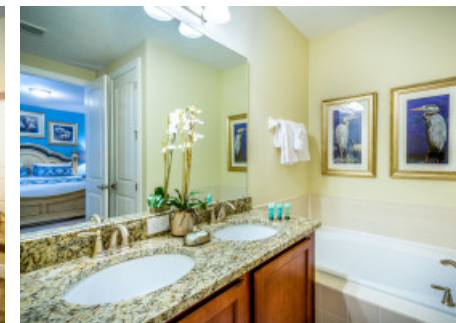

Key features

- 10 bedrooms
- 10 bathrooms
- Sleeps 20
- Private pool
- Foosball table

Bedrooms

Ground floor

- Bedroom 1 - King-size bed; en-suite bathroom includes double vanity, walk-in shower and bathtub. Access to pool lanai
- Bedroom 2 - King-size bed; en-suite bathroom includes double vanity, walk-in shower and bathtub
- Bedroom 3 - Queen-size bed; en-suite bathroom includes single vanity and walk-in shower

First floor

- Bedroom 4 - King-size bed; en-suite bathroom includes single vanity and walk-in shower
- Bedroom 5 - King-size bed; en-suite bathroom includes single vanity and walk-in shower
- Bedroom 6 - 2 queen-size beds; en-suite bathroom includes single vanity and walk-in shower
- Bedroom 7 - 2 twin beds; en-suite bathroom includes single vanity and walk-in shower
- Bedroom 8 - 2 double bunk beds; adjacent bathroom includes single vanity and walk-in shower
- Bedroom 9 - 2 twin beds; en-suite bathroom includes single vanity and walk-in shower
- Bedroom 10 - King-size bed; en-suite bathroom includes double vanity, walk-in shower and bathtub

Living area

- Open-plan living area
- Fully equipped kitchen with breakfast bar and seating
- Dining table and chairs
- Tastefully furnished downstairs living room with flat-screen TV and sofas
- Upstairs living room with flat-screen TV and sofas

Pool area

- Private pool