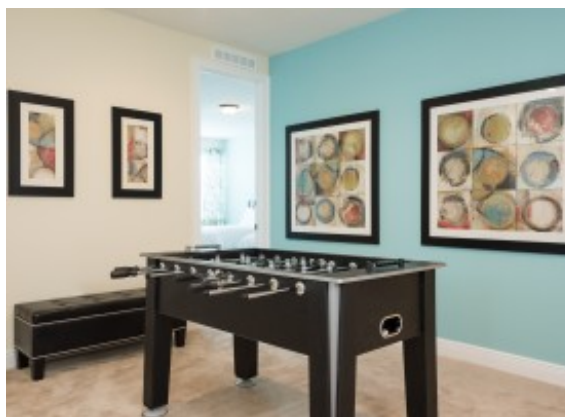

Places of interest

- Golf courses - 4 miles
- Supermarket - 2 miles
- Shopping mall - 4 miles