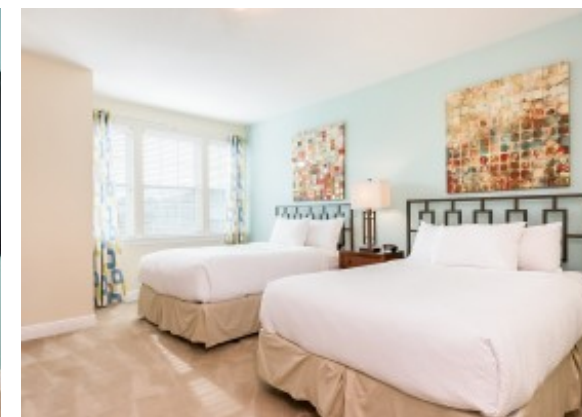

Places of interest

- Golf courses - 4 miles
- Supermarket - 2 miles
- Shopping mall - 4 miles