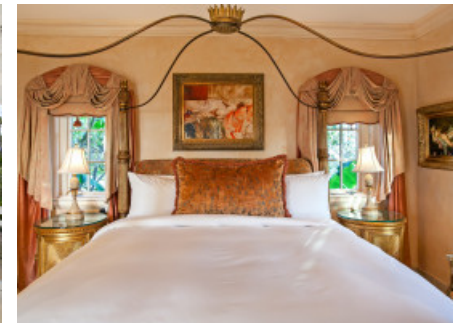

- Meet and greet at the airport
- Free return airport transfers
- Complimentary early check-in or late check-out, subject to availability

Key features

- 10 bedrooms
- 10.5 bathrooms
- Sleeps 20
- Private pool
- Fully staffed
- Direct beach access
- Beachfront
- Synthetic tennis court
- 100 yard golf hole

Bedrooms

Ocean-side villa

- Bedroom 1 - King-size bed; en-suite bathroom includes double vanity, jacuzzi tub and walk-in shower. Access to two balconies.
- Bedroom 2 - King-size bed; en-suite bathroom includes single vanity and walk-in shower
- Bedroom 3 - King-size bed; en-suite bathroom includes single vanity and walk-in shower
- Bedroom 4 - King-size bed; en-suite bathroom includes single vanity and walk-in shower
- Bedroom 5 - King-size bed; en-suite bathroom includes single vanity and walk-in shower
- Bedroom 6 - 2 king-size beds; en-suite bathroom includes single vanity and walk-in shower

Garden-side villa

- Bedroom 7 - King-size bed; en-suite bathroom includes single vanity and walk-in shower
- Bedroom 8 - King-size bed; en-suite bathroom includes single vanity and walk-in shower
- Bedroom 9 - Queen-size bed; en-suite bathroom includes single vanity and walk-in shower
- Bedroom 10 - Queen-size bed; en-suite bathroom includes single vanity and walk-in shower

Living area

- Open-plan living area
- Fully equipped kitchens in both villas
- Dining table and chairs