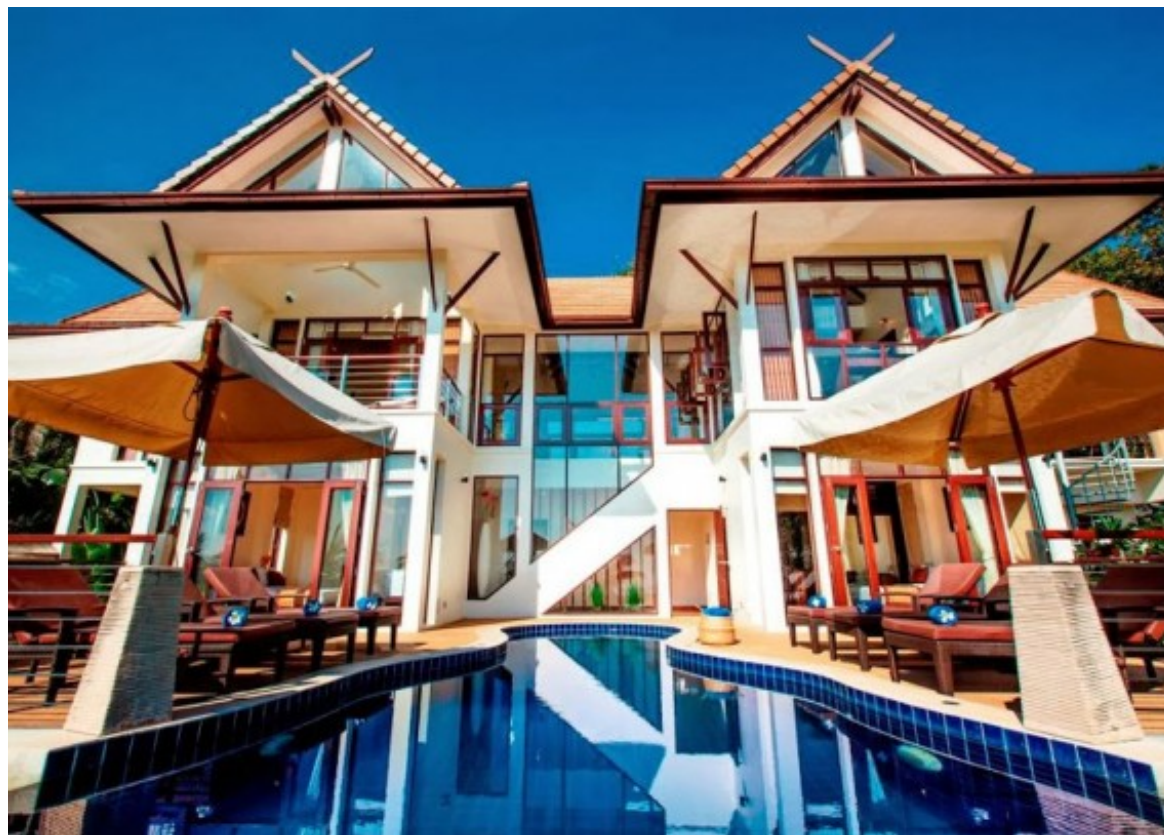

Key Features

- 5 Bedroom
- 5 Bathroom
- Sleeps 10
- Exclusive hillside community
- Infinity-edge pool

Extras

- Airport transfers available
- Twice weekly maid service included
- In-villa Thai chef service available
- Baby cot and babysitting service available

Living Areas

- Large open plan living area with vaulted ceilings and panoramic ocean views
- Contemporary kitchen with breakfast bar
- Seaview lounge with comfortable sofas and coffee table
- Stylish ocean facing dining area with seating for 8
- TV room with plasma TV, satellite, DVD player, hi-fi system
- Ceiling fans

Pool Area

- Large kidney shaped infinity-edge pool
- Expansive multi-level sun terrace
- Sunken jacuzzi
- Luxury loungers and daybeds
- Alfresco dining area with BBQ facilities
- Exquisite ocean views
- Lush tropical gardens